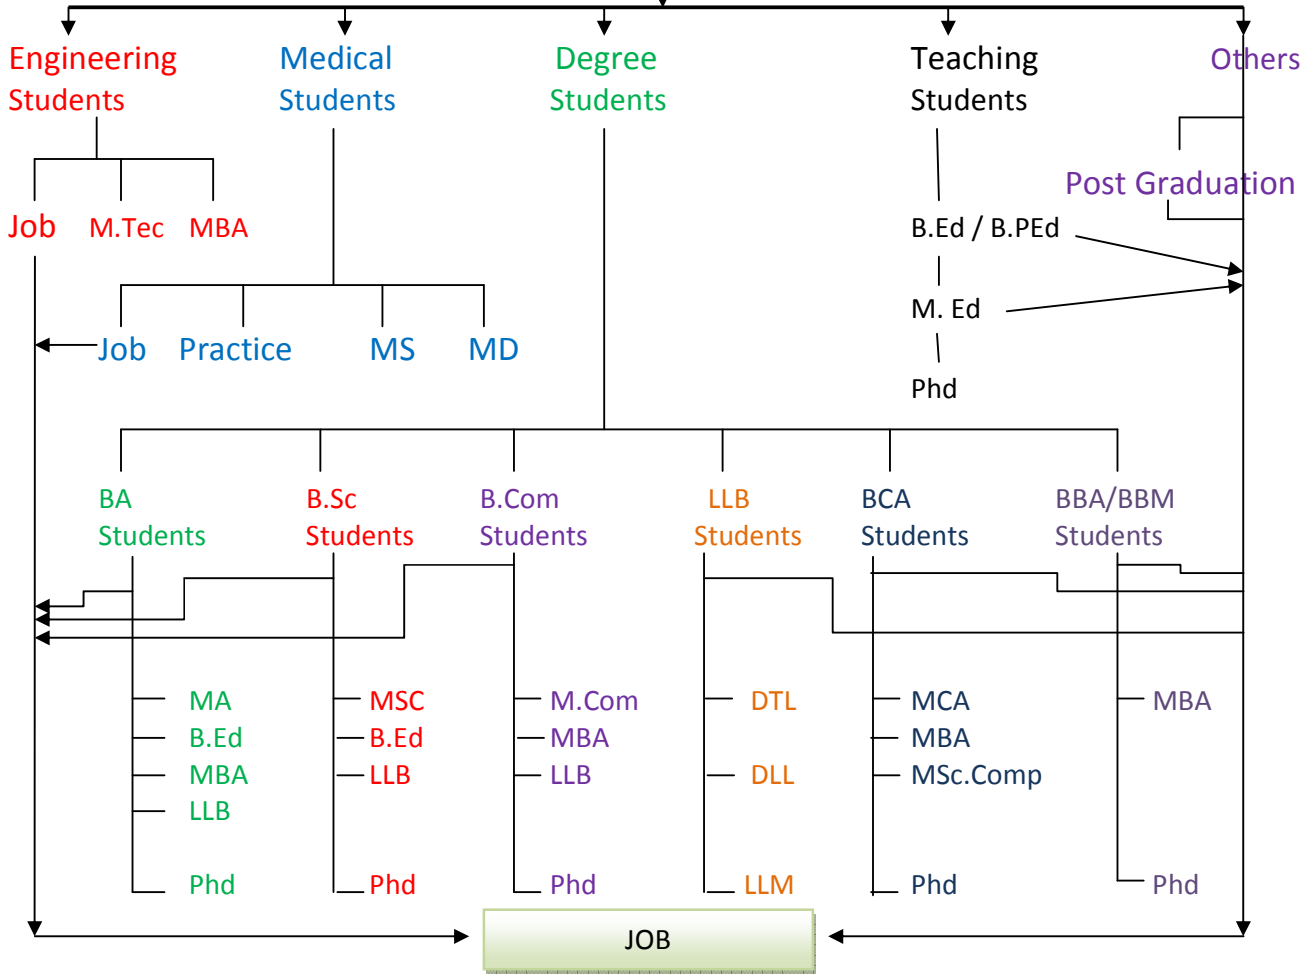

What Next ?

After Graduation

Post Graduation Course	Eligibility
MA Telugu	Any degree with one subject Telugu
MA English	Any degree with one subject English
MA Hindi	Any degree with one subject Hindi
MA Economics	BA with Economics one of the sub.
MA History	BA with History one of the sub.
MA Sociology	BA
MA Political Sci.	BA
MA Public Adm.	BA.
MS. Public rel.	BA
M.Sc Computers	B.Sc Comp / B.Com Comp / BA Comp / BCA
M.Com	B.Com/ BA with Commerce one of the subject.
MCA	BA/B.Sc with Maths.
MBA	Any degree
MA Archaeolog	BA

Post Graduation Course	Eligibility
M.Sc Maths	B.Sc / BA with one subject Maths
M.Sc Chemistry	B.Sc with Chemistry
M.Sc Botany	B.Sc with Botany
M.Sc Zoology	B.Sc with Zoology
M.Sc Physics	B.Sc with Physics
M.Sc Home Sci.	B.Sc with Botany + Zoology
M.Sc Anthrop	B.Sc with Zoology / BA
M.Sc Psychology	Any degree
M.Sc Bio-Chemis	B.Sc with one subject Chemi
M.Sc Bio-Tecno	B.Sc with one subject Bio-Tecnology
M.Sc Micro biolo	B.Sc with Zoology
MSc Virology	B.Sc with Zoology
MLIC	BLIC
LLM	BL / LLB